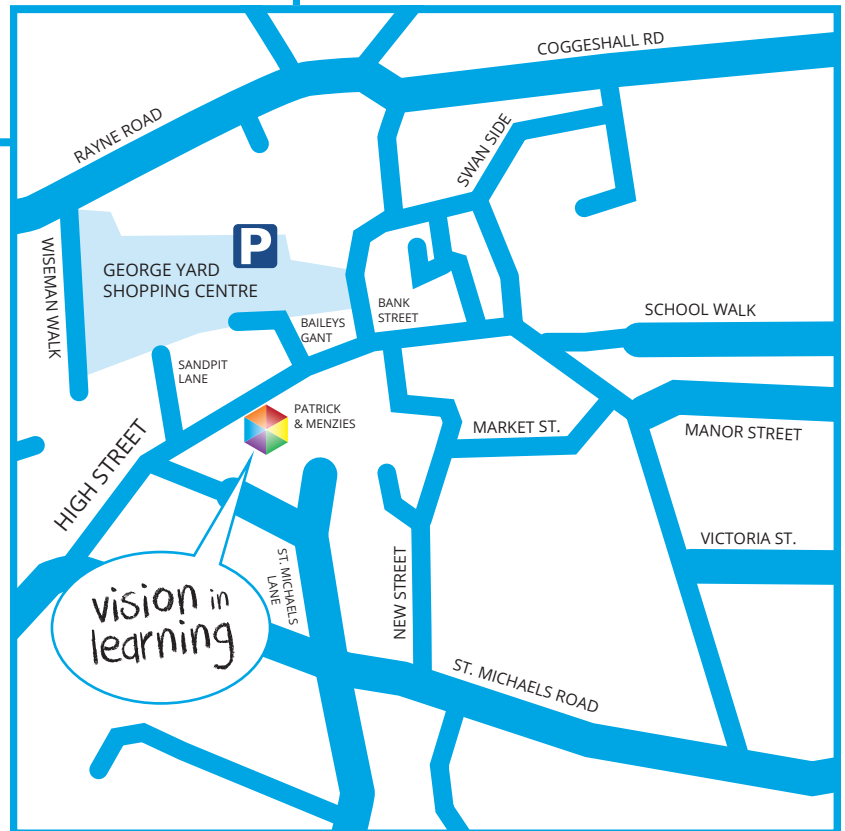

vision in learning

How to Find Vision in Learning

Patrick and Menzies
84 High Street,
Braintree,
Essex CM7 1JP

Opening Hours:
Mon - Sat
9.00am to 5.30pm

Call: 01376 320 419 if you need help.